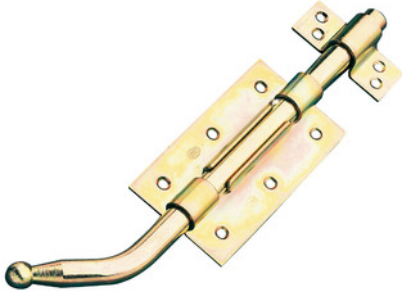

Always close to you.

Barrel bolt mod.320

Characteristics

- with two supports (4 holes)
- with three supports (4 holes)

Finish	Sizes	Cod.			Cod.			Cod.			
bichromated	200 mm	905	5	30	14096	5	30	2091	1	5	25
bichromated	250 mm	810	5	30	10778	5	30	2092	1	5	25
bichromated	300 mm	906	5	30	10733	5	30				
bichromated	400 mm	● 907	5	20	● 10734	5	20				
bichromated	500 mm	● 908	5	20	● 10735	5	20				
bichromated	600 mm	● 909	5	15	● 10736	5	15				
bichromated	800 mm	● 5663	0	6							
bichromated	1.000 mm	● 5664	0	6							
bichromated	1.200 mm	● 5665	0	6							
bichromated	1.500 mm	● 5666	0	6							
black	200 mm	18032	5	30							
black	250 mm	18033	5	30							
black	300 mm	18034	5	30							
black	400 mm	● 18035	5	20							