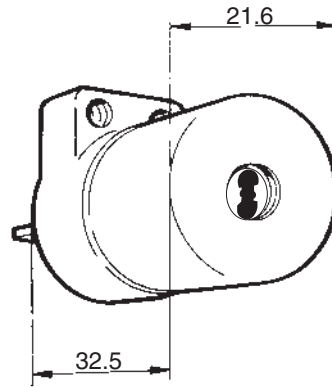

CONSTRUCTION

Cylinder housing	Brass
Cylinder plug	Brass
Discs and Washers	Tin bronze
Number of discs	11

FINISHES AVAILABLE

- Bright chrome
- Satin chrome
- Satin brass

CY055N SINGLE CYLINDER WITH EXCHANGEABLE TAILPIECE

APPLICATION

In mortice locks with cylinder ring and thumb turn.

CY059N DOUBLE CYLINDER WITH EXCHANGEABLE TAILPIECE

APPLICATION

In mortice locks with inner and outer cylinder rings.

Abloy Oy
Wahlforsinkatu 20
P.O. Box 108
FIN-80101 JOENSUU
FINLAND
Tel. +358 20 599 2501
Fax +358 20 599 2209