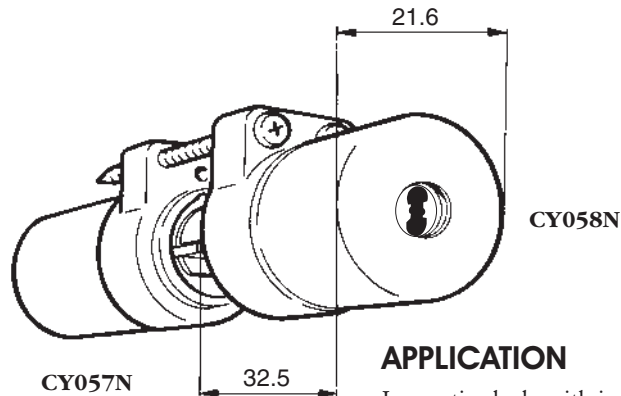

CONSTRUCTION

Cylinder housing	Brass
Cylinder plug	Brass
Discs and Washers	Tin bronze
Number of discs	11

FINISHES AVAILABLE

- Bright chrome
- Satin chrome
- Satin brass

CY055N SINGLE CYLINDER WITH EXCHANGEABLE TAILPIECE

APPLICATION

In mortice locks with cylinder ring and thumb turn.

CY059N DOUBLE CYLINDER WITH EXCHANGEABLE TAILPIECE

APPLICATION

In mortice locks with inner and outer cylinder rings.

Abloy Oy
Wahlforsinkatu 20
P.O. Box 108
FIN-80101 JOENSUU
FINLAND
Tel. +358 20 599 2501
Fax +358 20 599 2209