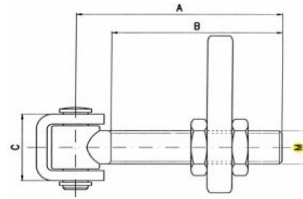

VÕIMALDAB VÄRAVAL AVANEDA 180 KRAADI

IB425-120	HING VÄRAVALE IBFM 425O-12mm	A105 B85 C27mm		10,40 EUR
IB425-180	HING VÄRAVALE IBFM 425O-18mm	A110 B85 C40mm (6TK)	*	18,45 EUR
IB425-200	HING VÄRAVALE IBFM 425O-20mm	A165 B140 C40mm (10TK)	*	19,90 EUR