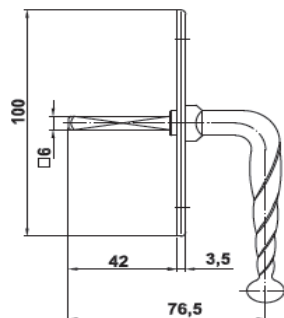

AM121M AKNALINK 121 (lingikara 6mm) MUST (4 TK) * 6,46 EUR